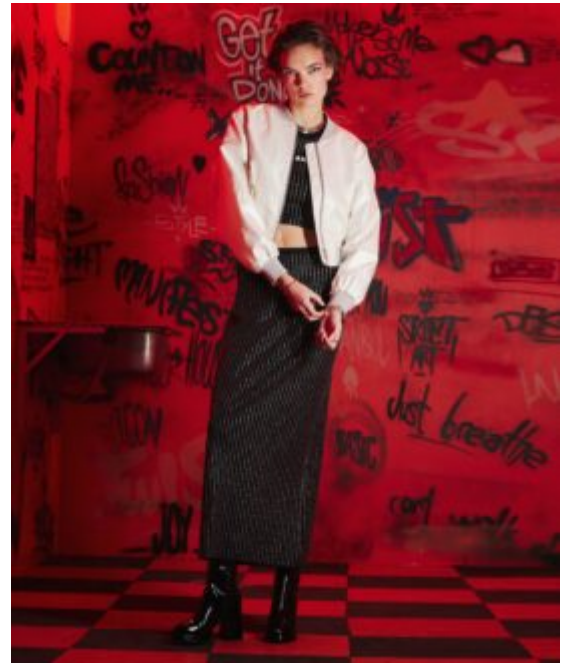

TRUE MODELS

Uliana Grashchenkova

178 | 80 / 57 / 89.5 / 38 | Dark Brown / Blue Green

TRUE MODELS

Uliana Grashchenkova

178 | 80 / 57 / 89.5 / 38 | Dark Brown / Blue Green

TRUE MODELS

Uliana Grashchenkova

178 | 80 / 57 / 89.5 / 38 | Dark Brown / Blue Green

TRUE MODELS

Uliana Grashchenkova

178 | 80 / 57 / 89.5 / 38 | Dark Brown / Blue Green

TRUE MODELS

Uliana Grashchenkova

178 | 80 / 57 / 89.5 / 38 | Dark Brown / Blue Green