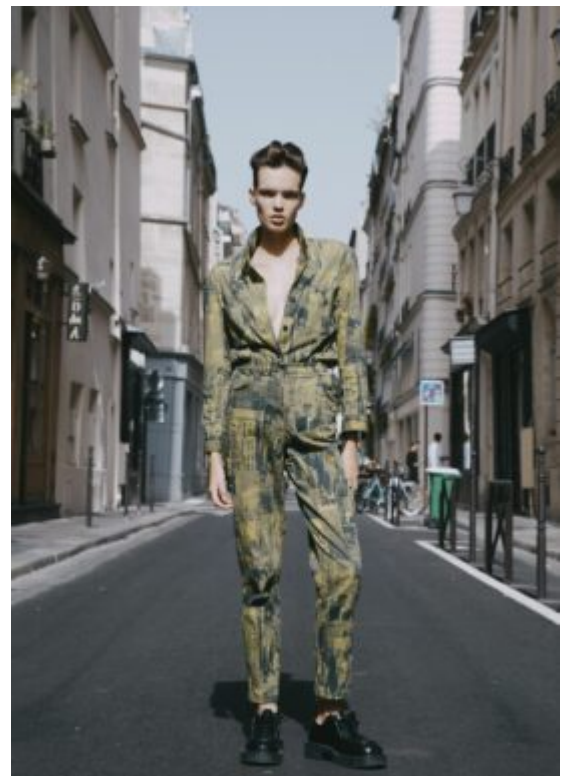

TRUE MODELS

Uliana Grashchenkova

178 | 80 / 57 / 89.5 / 38 | Dark Brown / Blue Green

TRUE MODELS

Uliana Grashchenkova

178 | 80 / 57 / 89.5 / 38 | Dark Brown / Blue Green

TRUE MODELS

Uliana Grashchenkova

178 | 80 / 57 / 89.5 / 38 | Dark Brown / Blue Green

TRUE MODELS

Uliana Grashchenkova

178 | 80 / 57 / 89.5 / 38 | Dark Brown / Blue Green

TRUE MODELS

Uliana Grashchenkova

178 | 80 / 57 / 89.5 / 38 | Dark Brown / Blue Green