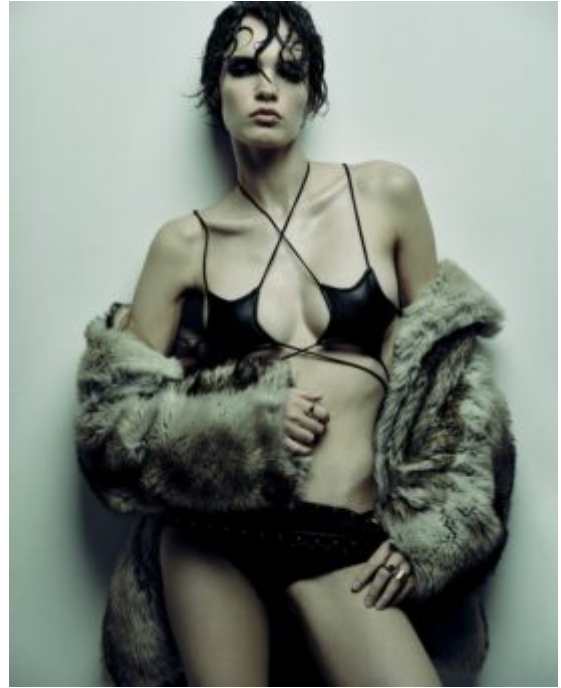

TRUE MODELS

Uliana Grashchenkova

178 | 80 / 57 / 89.5 / 38 | Dark Brown / Blue Green