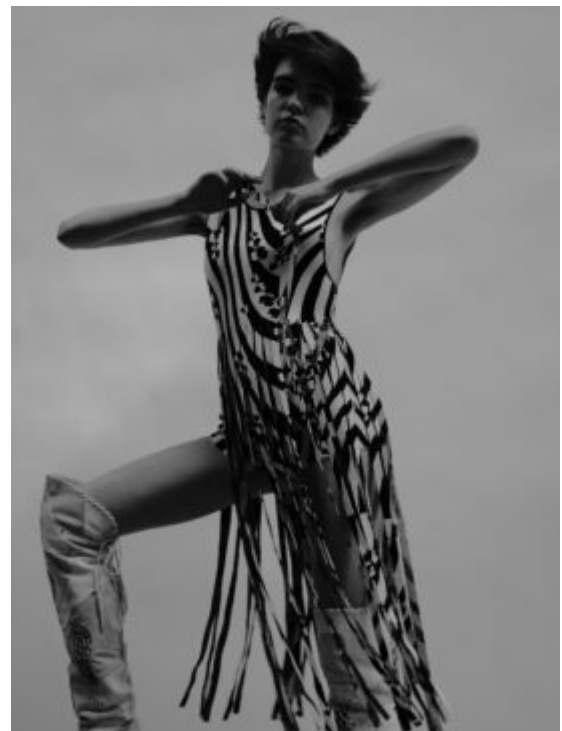

TRUE MODELS

Uliana Grashchenkova

178 | 80 / 57 / 89.5 / 38 | Dark Brown / Blue Green