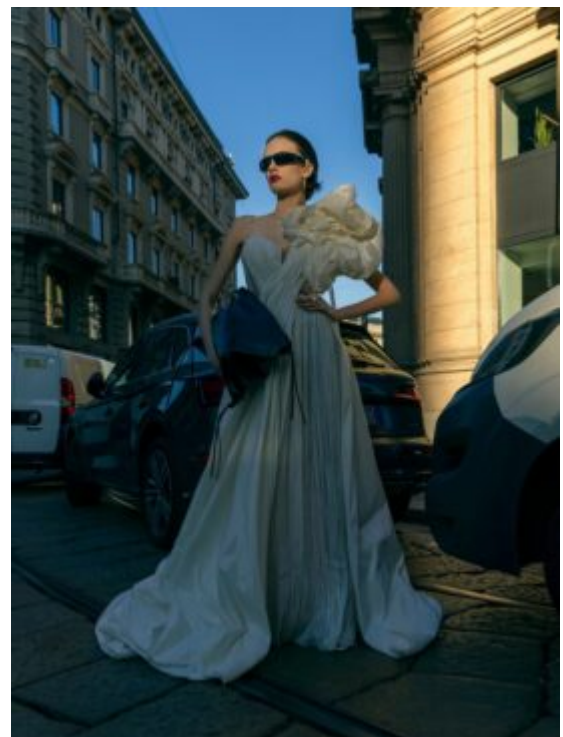

TRUE MODELS

Uliana Grashchenkova

178 | 80 / 57 / 89.5 / 38 | Dark Brown / Blue Green

TRUE MODELS

Uliana Grashchenkova

178 | 80 / 57 / 89.5 / 38 | Dark Brown / Blue Green

TRUE MODELS

Uliana Grashchenkova

178 | 80 / 57 / 89.5 / 38 | Dark Brown / Blue Green

TRUE MODELS

Uliana Grashchenkova

178 | 80 / 57 / 89.5 / 38 | Dark Brown / Blue Green

TRUE MODELS

Uliana Grashchenkova

178 | 80 / 57 / 89.5 / 38 | Dark Brown / Blue Green