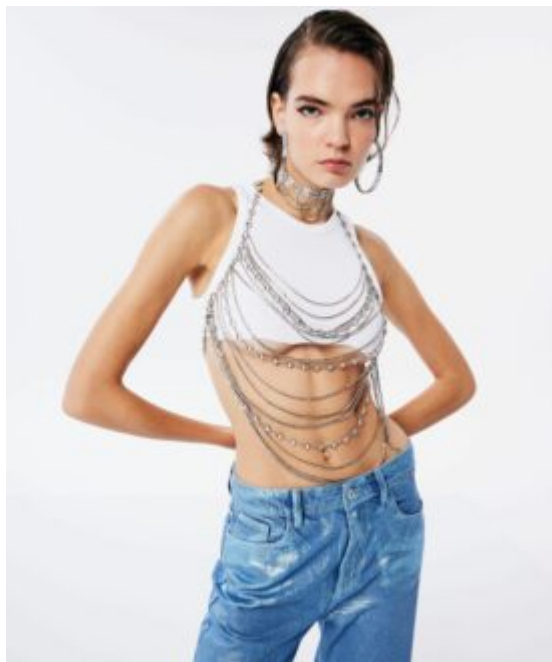

TRUE MODELS

Uliana Grashchenkova

178 | 80 / 57 / 89.5 / 38 | Dark Brown / Blue Green

TRUE MODELS

Uliana Grashchenkova

178 | 80 / 57 / 89.5 / 38 | Dark Brown / Blue Green

TRUE MODELS

Uliana Grashchenkova