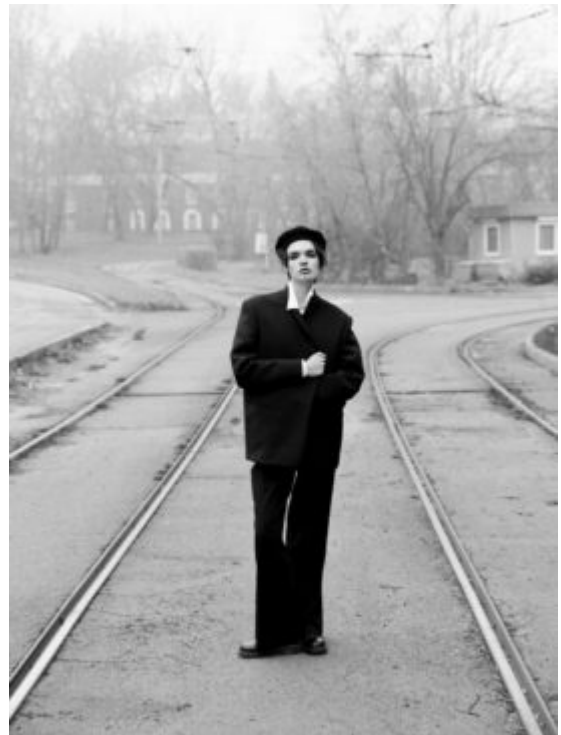

TRUE MODELS

Uliana Grashchenkova

178 | 80 / 57 / 89.5 / 38 | Dark Brown / Blue Green